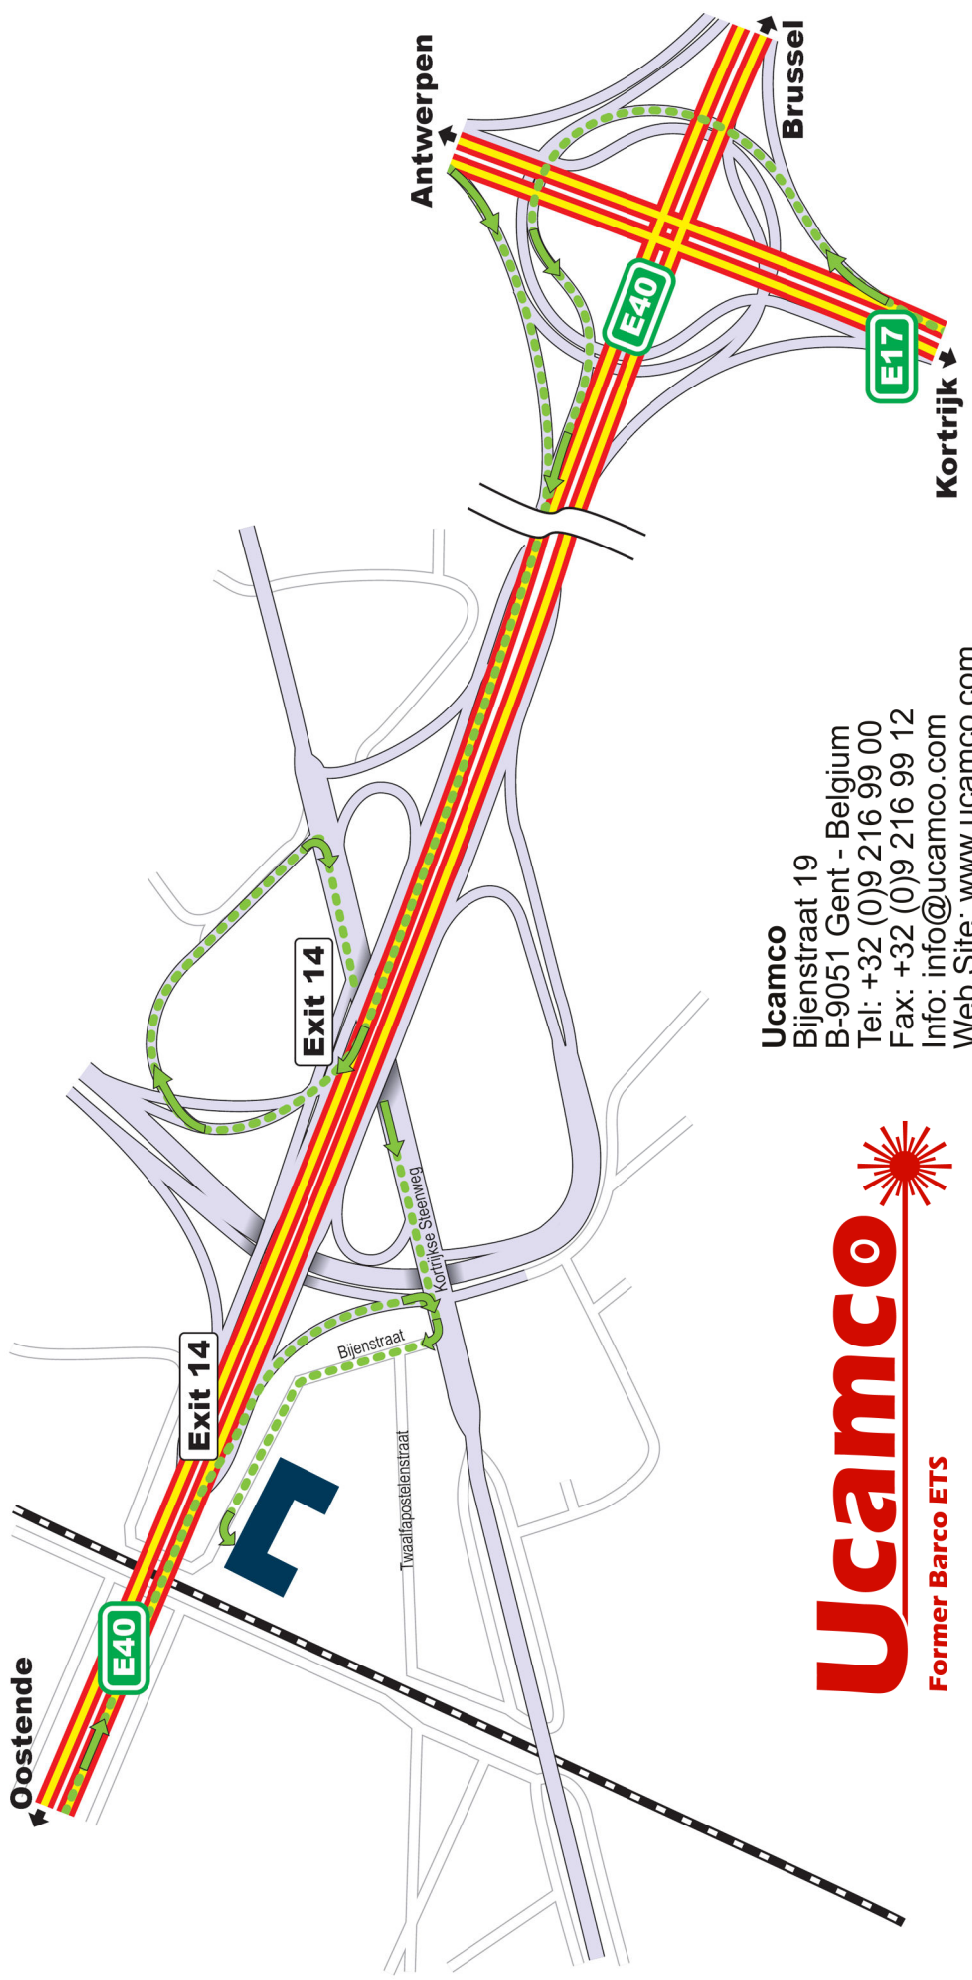

You can reach Ucamco as follows:

E40 from Brussels

Take Exit 14: N43 Expo Deinze

On the exit road, keep to the right, direction N43. Then turn right.

Pass under the highway and then take the third road on your right, just behind Dockx Car Rental. This is the Bijenstraat.

E40 from Oostende

Take Exit 14: N43 Expo Deinze. Then turn right,

Take the first road on your right, just behind Dockx Car Rental. This is the Bijenstraat.

E17 Kortrijk - Antwerpen

At the cloverleaf Gent / Antwerpen / Kortrijk take direction Oostende.

Take Exit 14: N43 Expo Deinze.

On the exit road, keep right, direction N43. Then turn right.

Pass under the highway and take the third road on your right, just behind Dockx Car Rental. This is the Bijenstraat.